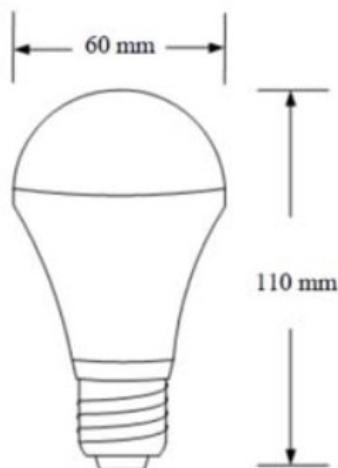

Parameter	Value					
Model	KBL 3W	KBL 5W	KBL 7W	KBL 9W	KBL 11W	KBL 12W
Color Temperature	2,700 - 6,500K ±500K					
Luminous Flux	300 lm	600 lm	840 lm	1080 lm	1320 lm	1440 lm
Luminous Efficiency	≥ 120 lm/W					
Color Rendering Index	≥ 80 Ra					
Input Voltage	AC 220V, 50 Hz					
Rate Power	3W	5W	7W	9W	11W	12W
Power factor	≥ 0.95					
Beam Angle	180°					
Work Temperature	-40°C to +50°C					
Work Life	>50,000 Hours					
IP Rating	IP 20					